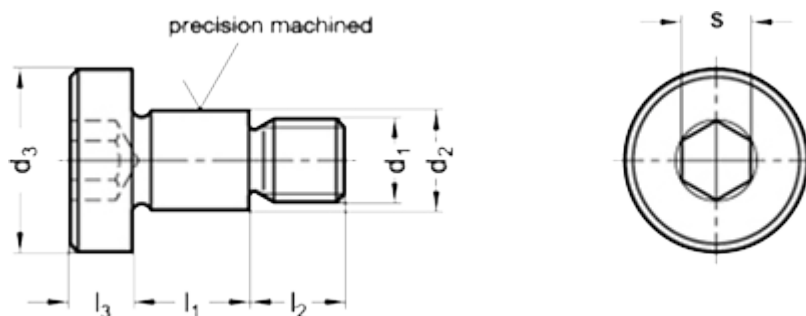

Article number: 207321M6813NI

Description: E+G Shoulder screw
GN 732.1-M6-8-13-NI

Measures

Application example

d1	= M 6
d2	= 8 -0.05/-0.08
d3	= 14
$l_1 + 0.20/+0.13$	= 13
l_2	= 8
l_3	= 4
s	= 4
Weight in (g)	= 10