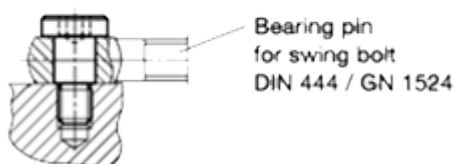

Article number: 207321M6813NI

Description: E+G Shoulder screw
GN 732.1-M6-8-13-NI

Measures

Application example

d1	= M 6
d2	= 8 -0.05/-0.08
d3	= 14
$l_1 + 0.20/+0.13$	= 13
l_2	= 8
l_3	= 4
s	= 4
Weight in (g)	= 10